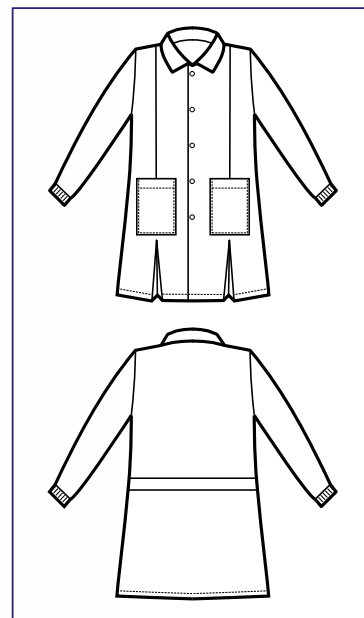

GREMBIULI SCUOLA UNISEX / PINAFORES PRIMARY SCHOOL UNISEX

7 • 8 • 9 • 10 • 11 ANNI / YEARS

000300
POLLICINO UNISEX
65% polyester
35% cotton
150 gr/m2
7 • 8 • 9 • 10 • 11 anni
BIANCO